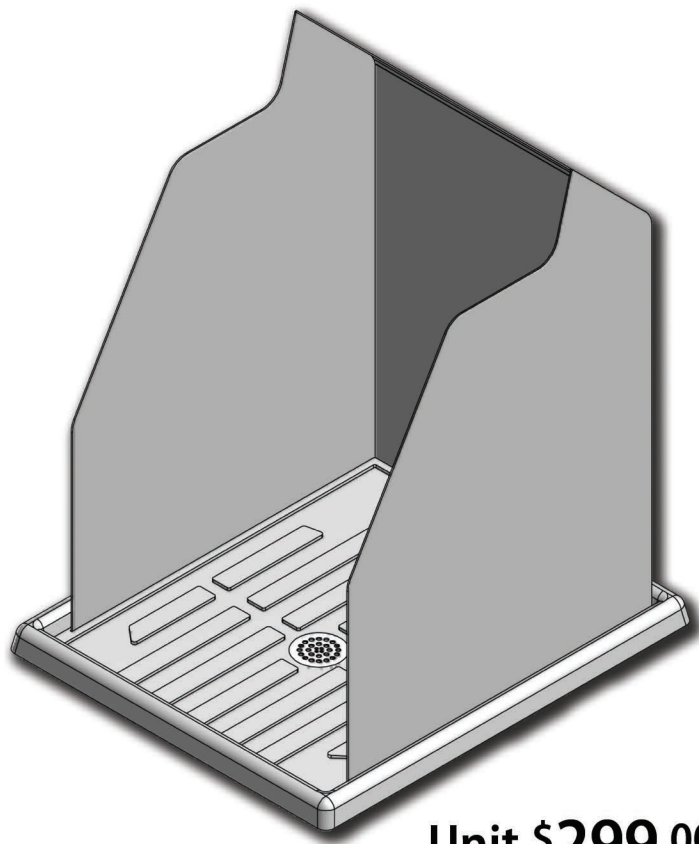

Washing Machine Leak Tray

Leaks from washing machines are all too common. When they happen, they can cause a lot of damage, especially if gone unnoticed. The Leak-Away Washing Machine Leak Tray is the ideal solution to protect your home or multi-unit property from expensive water damage and extensive time-consuming insurance claims.

Designed and manufactured in Canada, our trays are made with 3/16" textured ABS plastic making them both durable and easy to clean. A tray will fit all standard-size residential washing machines.

Unit \$299.00